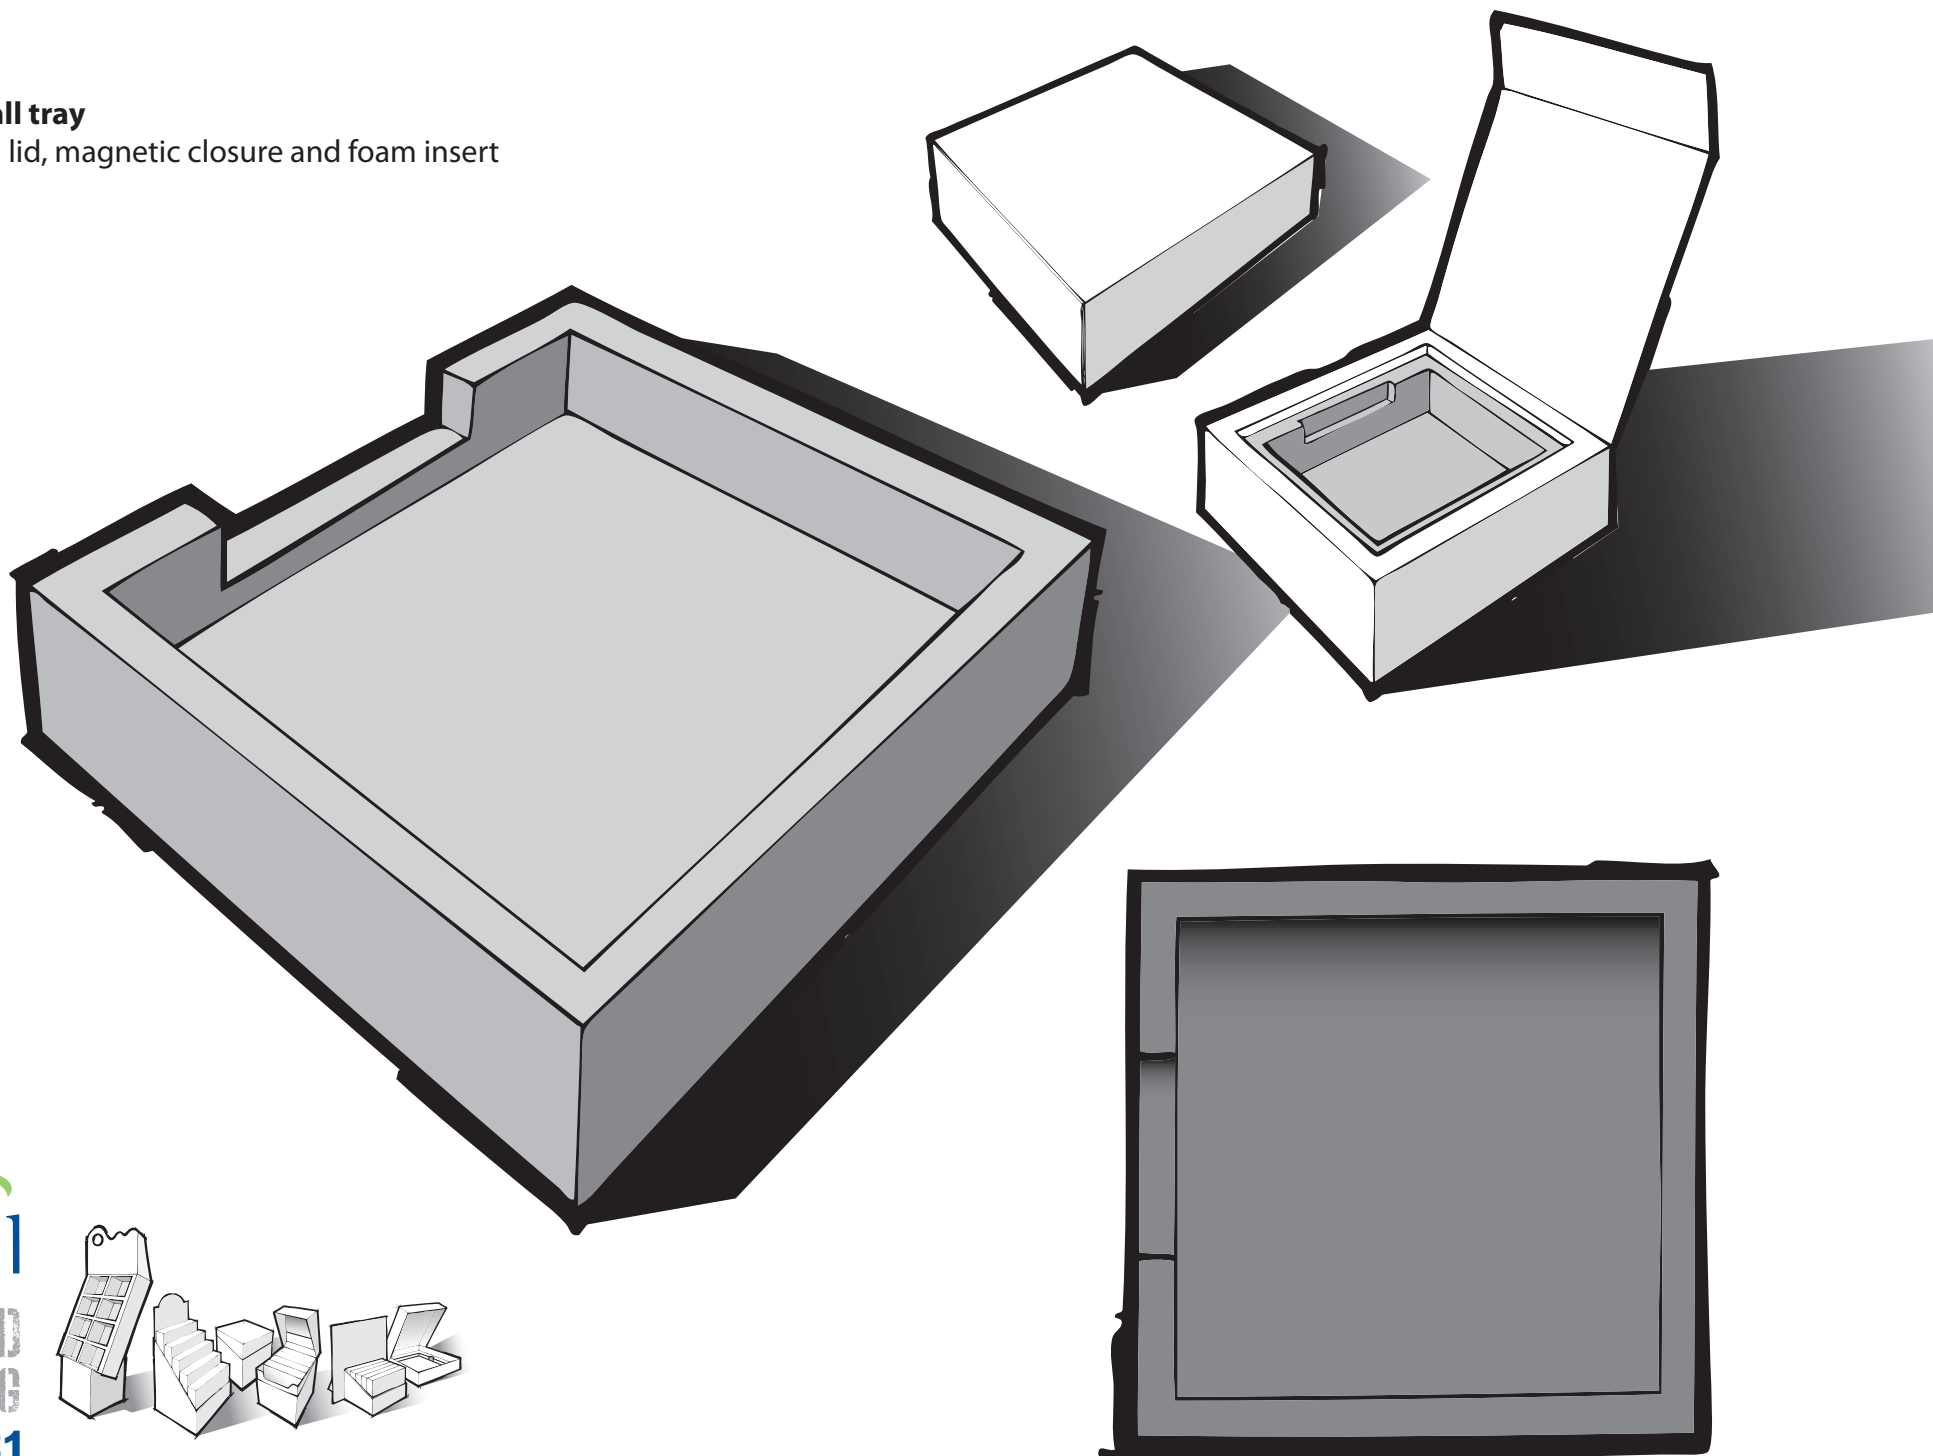

Channel Wall tray

With hinged lid, magnetic closure and foam insert

greywell

CARDBOARD
ENGINEERING

01252 544221

www.greywell-cardboardengineering.co.uk