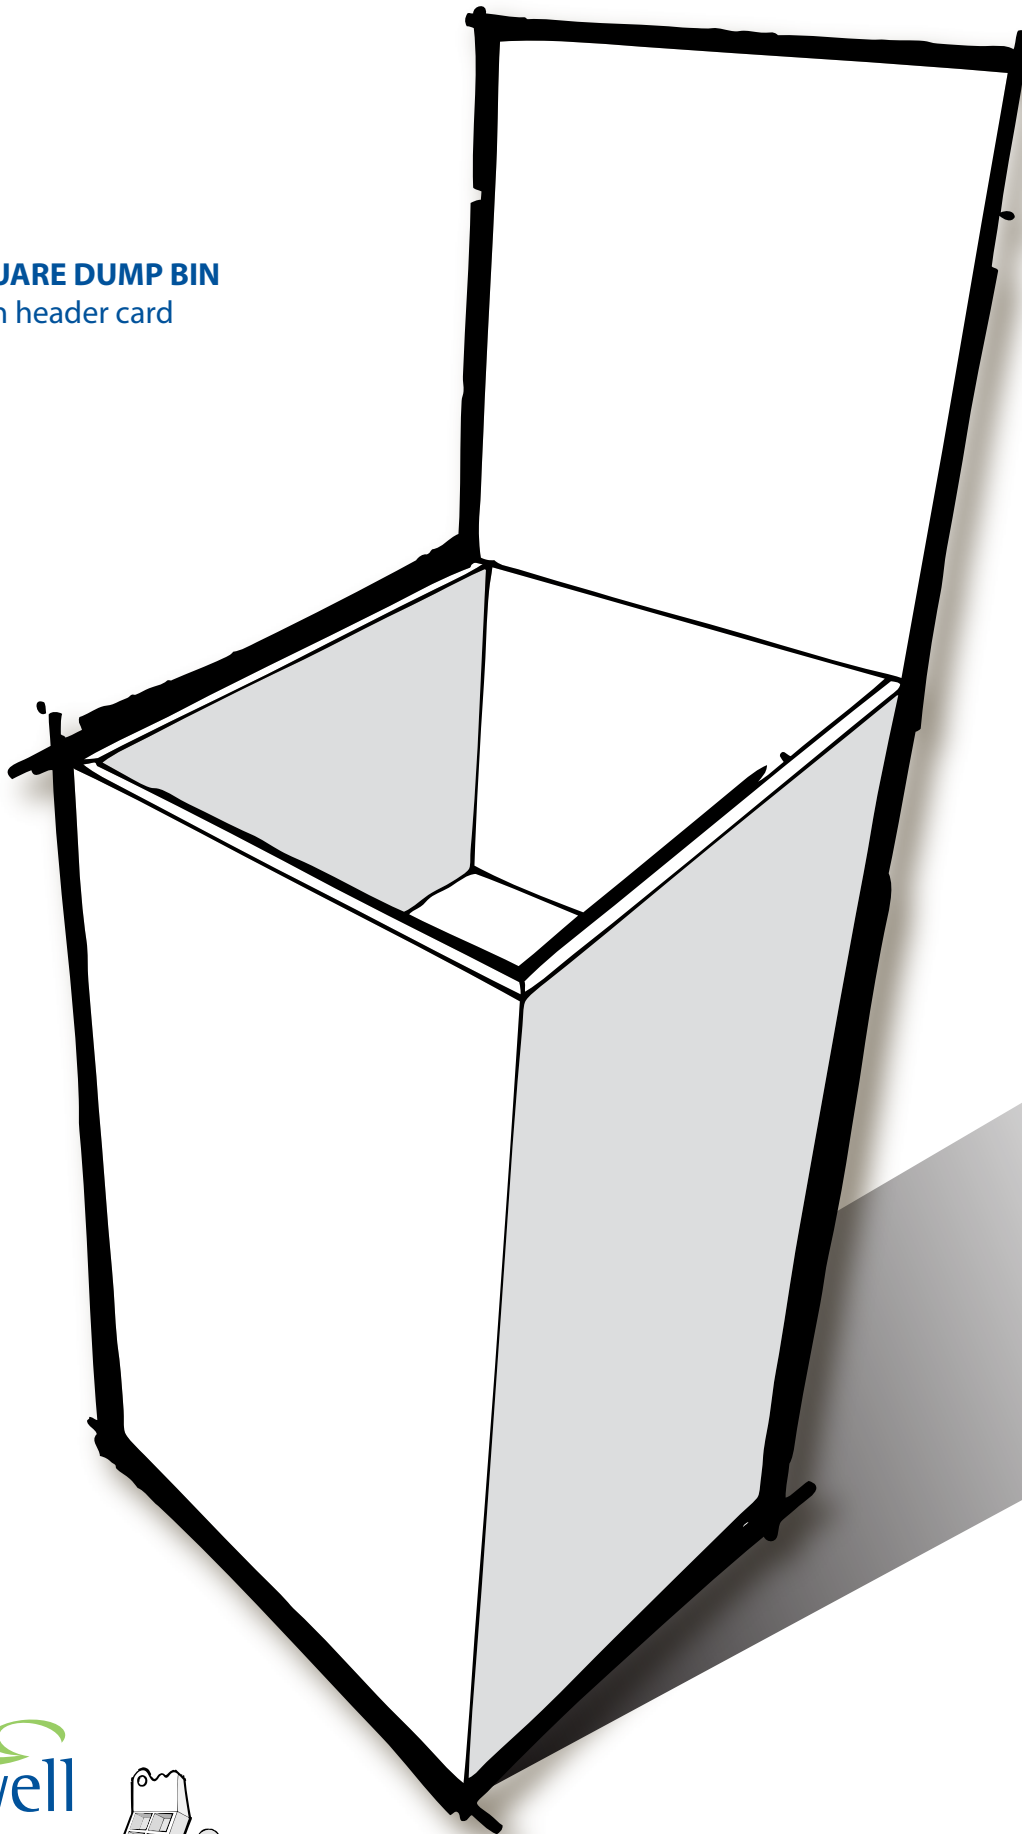

SQUARE DUMP BIN
with header card

greywell
CARDBOARD
ENGINEERING

01252 544221

www.greywell-cardboardengineering.co.uk